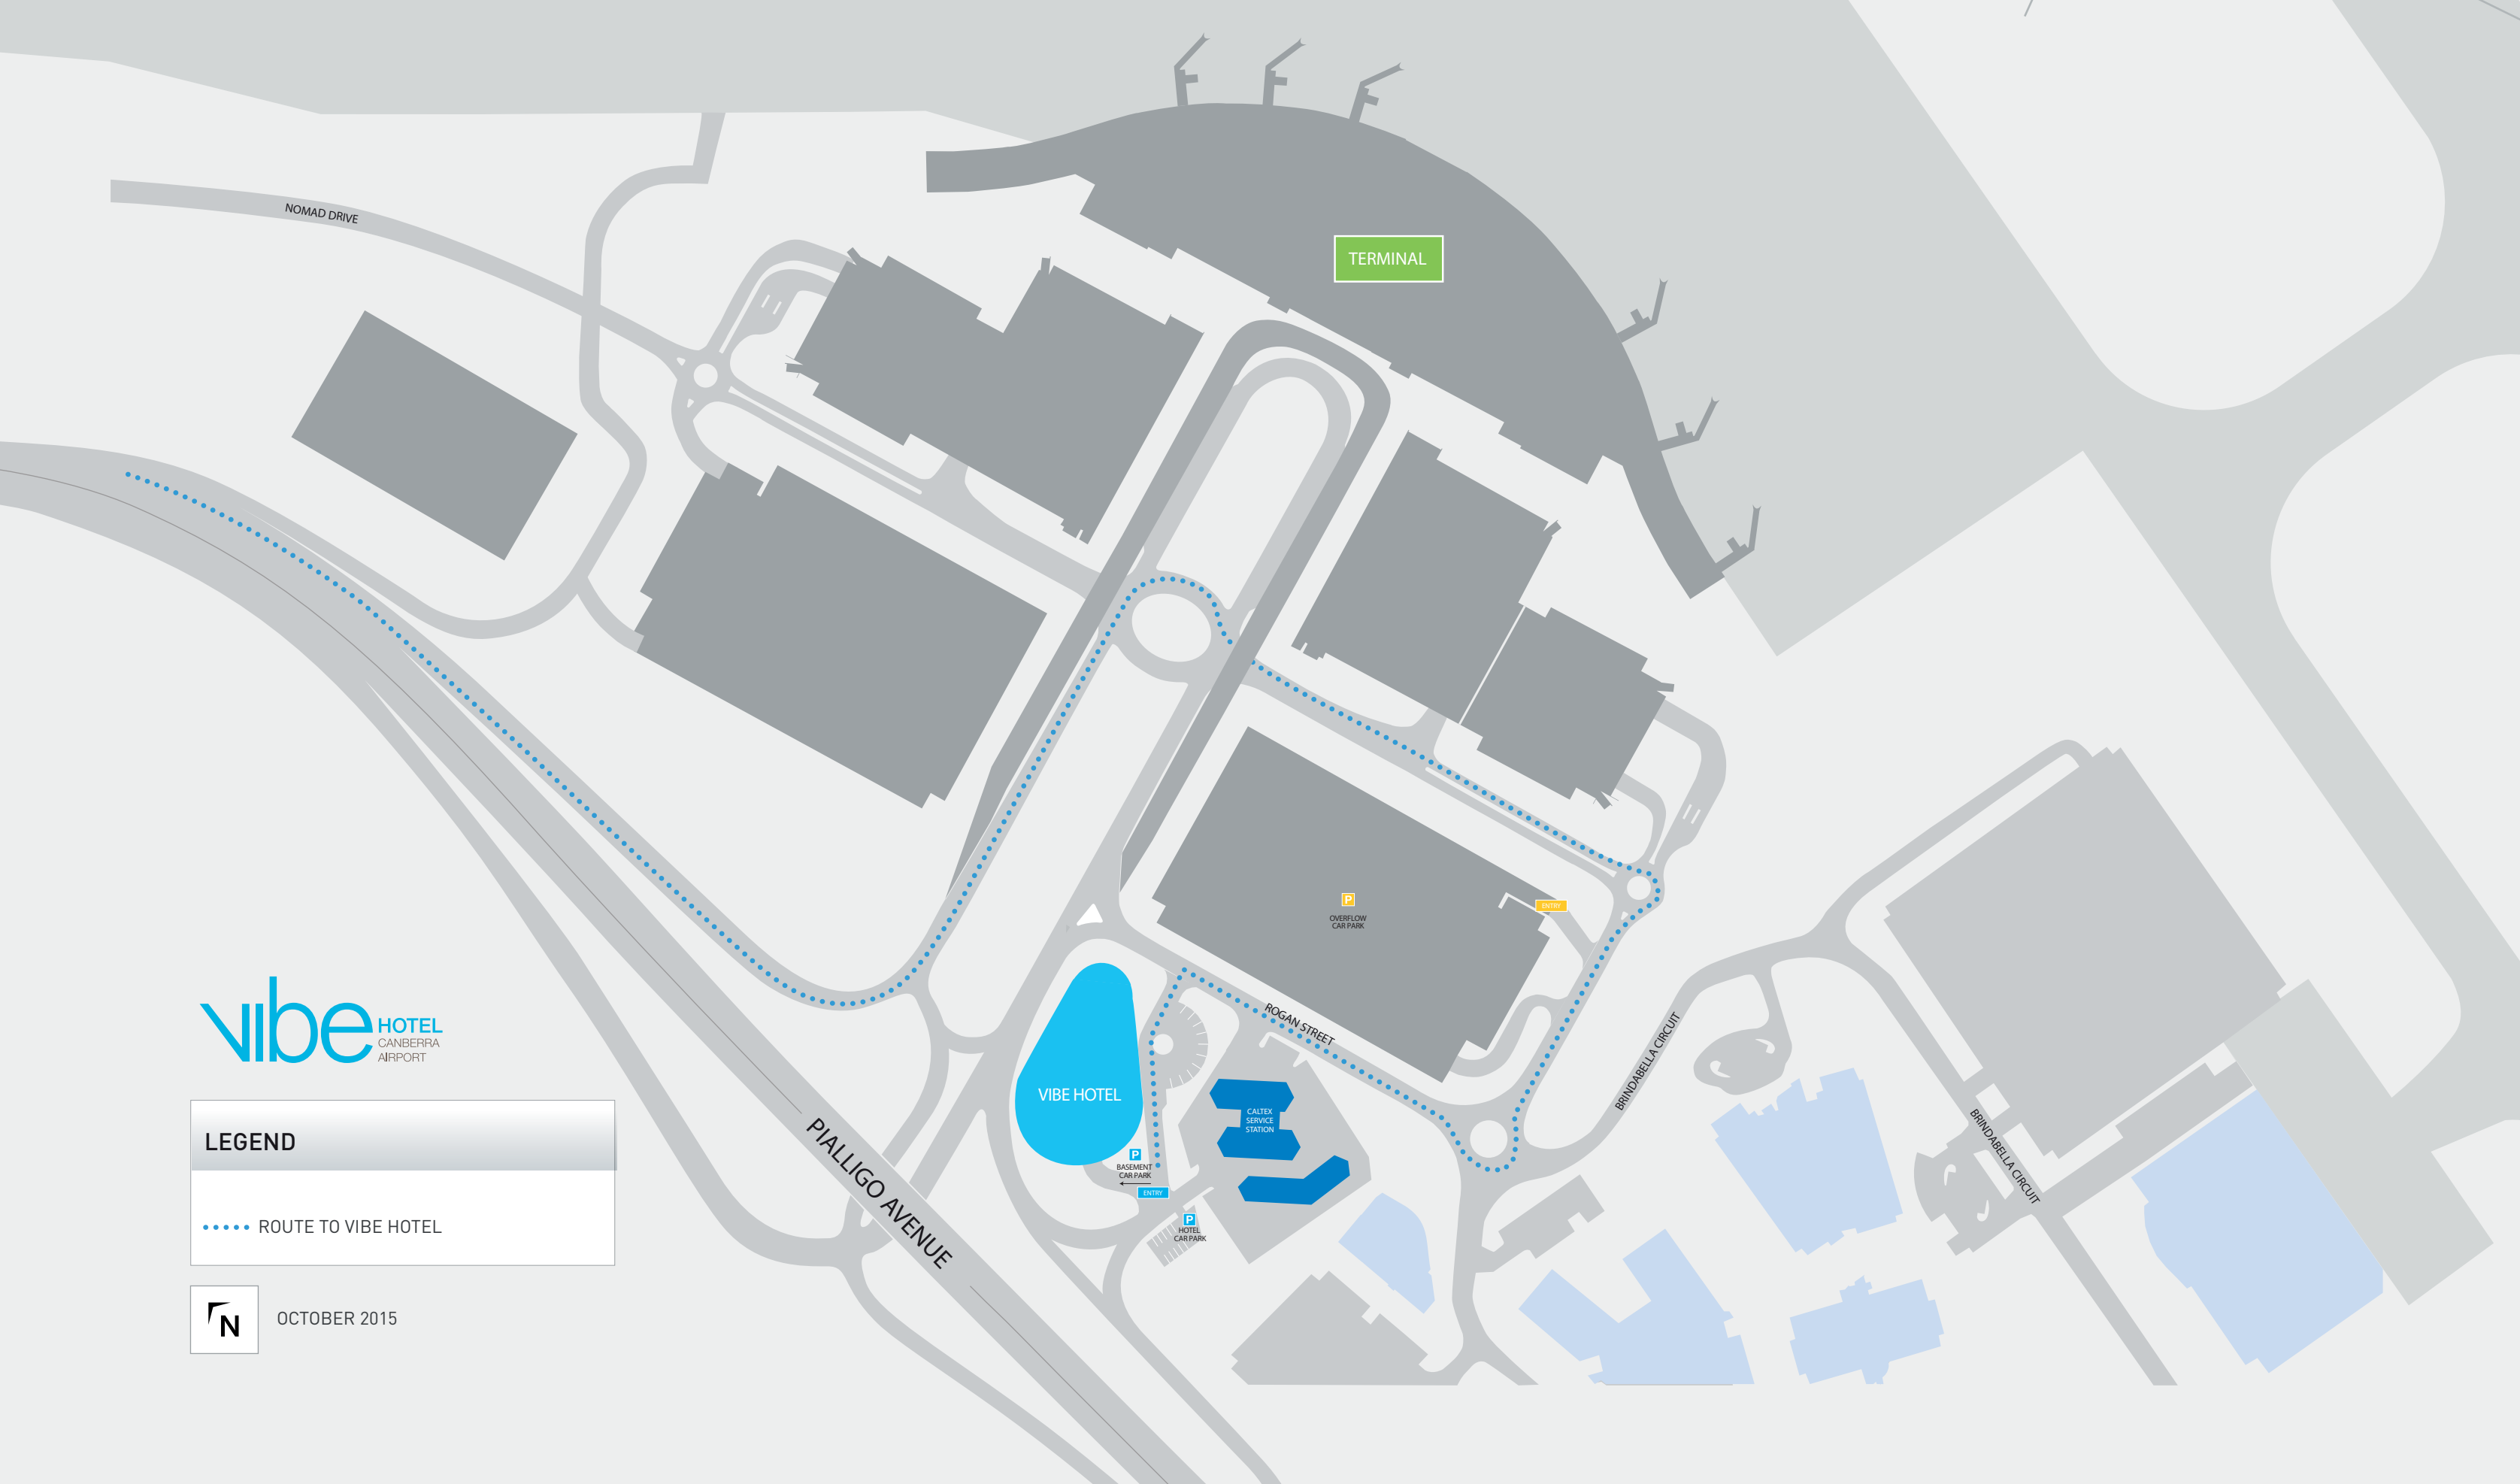

vibe HOTEL  
CANBERRA  
AIRPORT

LEGEND

..... ROUTE TO VIBE HOTEL

OCTOBER 2015

TERMINAL

OVERFLOW CAR PARK

VIBE HOTEL

BASEMENT CAR PARK

HOTEL CAR PARK

CALTEX SERVICE STATION

ROGAN STREET

BRINDABELLA CIRCUIT

BRINDABELLA CIRCUIT

NOMAD DRIVE

PIALLIGO AVENUE